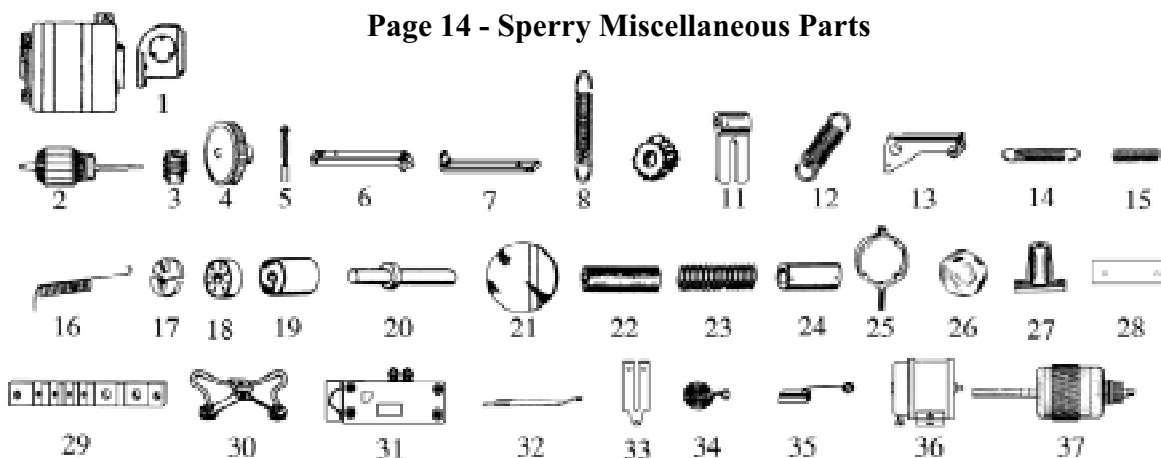

Page 14 - Sperry Miscellaneous Parts

Ref No.	Skyview No.	Price (US Dollars)	Description
1	301mo	275.00	Feed Motor \$200.00 Core Charge
Gear Box	301go	175.00	Gear Box \$100.00 Core Charge
complete motor	301cpmp	450.00	Feed Motor Complete \$300.00 Core Charge
2	302	150.00	Feed Motor Armature \$100.00 Core Charge
3	303	20.00	Feed Motor Worm
4	304	25.00	Feed Motor Gear
5	305	5.00	Feed Motor Brush (2 Needed)
6	306	20.00	Neg. Feed Pawl (long)
7	307	20.00	Neg. Feed Pawl (short)
8	308	2.50	Pawl Spring
9	309	30.00	Ratchet (LH)
10	310	30.00	Ratchet (RH)
11	311	37.50	Feeding Fork
12	312	2.50	Magnet Spring
13	313	10.00	Contact Assy. Roller
14	314	2.00	Brush Spring
15	315	.50	Spring Brush Assembly
16	316	2.50	Pos. Hand Feed Spring
17	317	10.00	Feed Motor Driver
18	318	10.00	Ball Bearing Feed
19	319	15.00	Roller Bearing Feed
20	320	15.00	Output Shaft
21	401	10.00	Glass, Ground, Finder Assy.
22	402	7.50	Feed Coupling Slotted
23	403	2.50	Spring, Coupling
24	404	7.50	Shaft, Drive Bakelite
25	405	35.00	Lens Holder \$ Stud
26	406	15.00	Lens
27	407	15.00	Lens Holder Bracket
28	408	2.50	Lens Holder Plate
29	409	22.50	Brush Block
30	410	75.00	Shoe Assy. Collector Ring (2 Required)
31	416	80.00	Thermostat Assy.
32	417	15.00	Contact, Lower
33	418	15.00	Contact, Upper
34	421	5.00	Spring Fan Motor Brush
35	411	5.00	Blower Motor Brush (2 Required)
36	423	365.00	Blower Motor (\$200.00 Core)
37	424	165.00	Blower Motor Armature (\$150.00 Core)