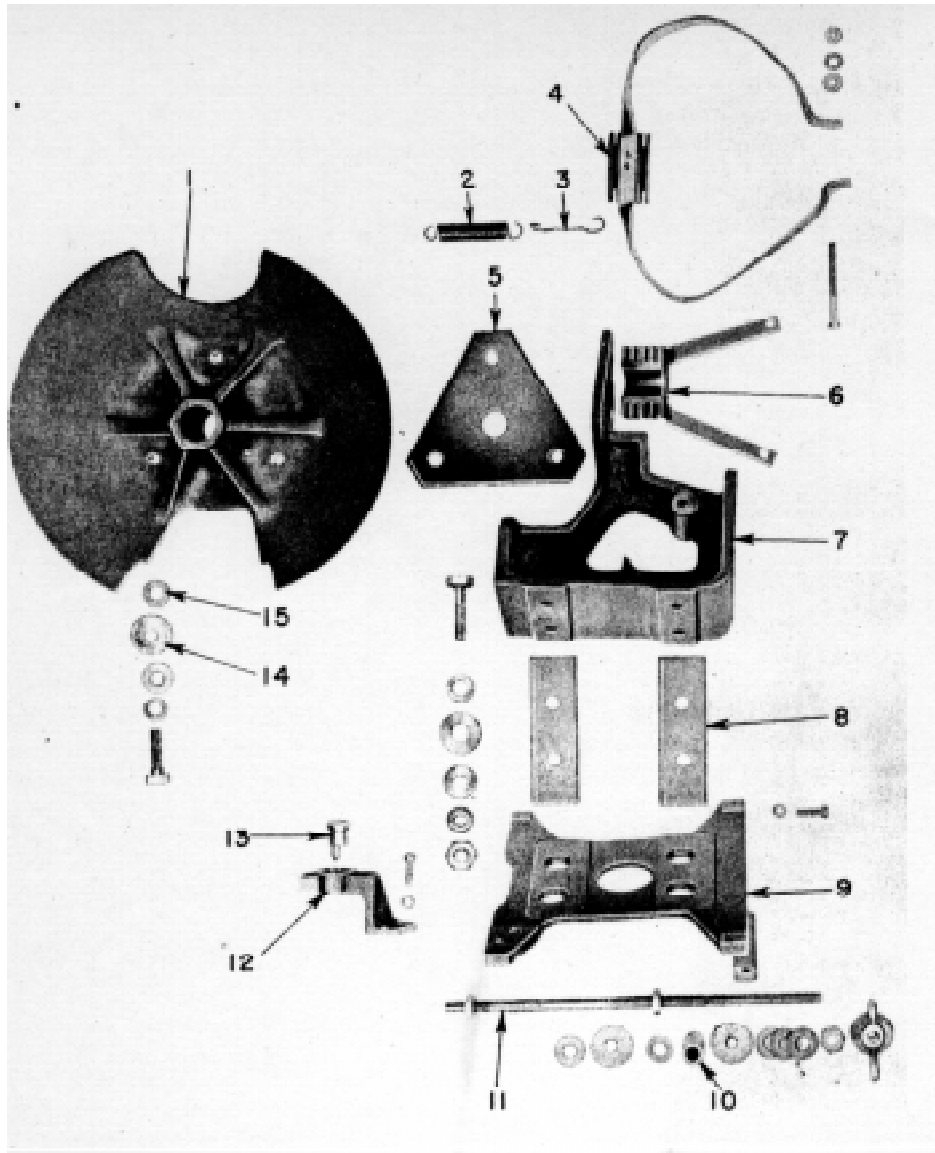

Page 10 - Sperry positive head parts

Ref No.	Skyview No.	Price (US Dollars)	Description
	sperryposhead	965.00	positive head complete
1	S101	75.00	Positive nose cap
2	S108	1.50	Positive brush spring
3	S107	1.50	Brush spring hook
4,6	S106	105.00	Brush assembly positive
5	S102	6.00	Nose cap insulating plate
7	S109	165.00	Positive head frame
8	S146	6.00	Positive head insulating plate
9	S110	150.00	Base
10	105126	10.00	Terminal spacer (tube 5/16 id x 3/4" brass)
11	S216S	20.00	Negative stud straight
12	152792	95.75	Lens link driving pin bracket
13	152791	35.75	Lens link driving pin
14	S104	1.50	Insulating washers
15	S103	1.50	Insulating bushing