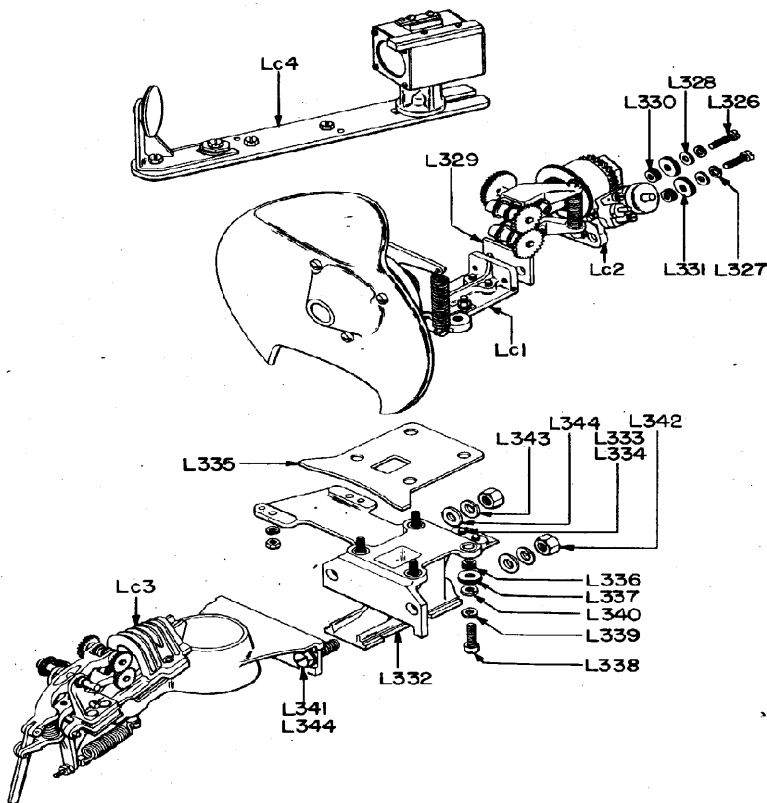

Page 1 - General Electric Complete Head

Ref No.	Skyview No.	Price (US Dollars)	Description
Lc	6976656G37	3724.55	GE complete head assembled by Skyview
Lc1	6976652G49	625.00	Positive-head assembly
Lc2	6976655G67	1603.05	Rotating-Mechanism assembly
Lc3	6976652G48	1017.50	Negative-head assembly
Lc4	5992530G7	479.00	Thermostat and Mirror assembly
L326		.50	Screw 1/4-20, 7/8" fil.head
L327		.50	Lockwasher 1/4" S.S.
L328		.50	Washer 1/4" S.S.
L329	G539	10.00	Plate insulation
L330	G540	3.50	Washer mica insulation
L331	G511	2.00	Washer mica insulation large 3/16" hole
L332	8010148P1	250.00	Support, lamp head
L333		.50	Screw 1/4-20, 1/2" fil. head, brass
L334		.50	Lockwasher 1/4" S.S.
L335	G542	20.00	Plate insulation W/ears
L336	G540	3.50	washer mica insulation
L337	G541	2.50	Washer mica insulation 1/4" hole
L338		.50	Screw 3/8-16, 1" fil. head
L339		.50	Lockwasher 1/4" S.S.
L340		.50	Washer 1/4" S.S.
L341		.50	Screw 3/8-16, 1 1/4 h. h S.S..
L342		.50	Nut 3/8" S.S.
L343		.50	Lockwasher 3/8" S.S.
L344		.50	Washer 3/8" S.S.